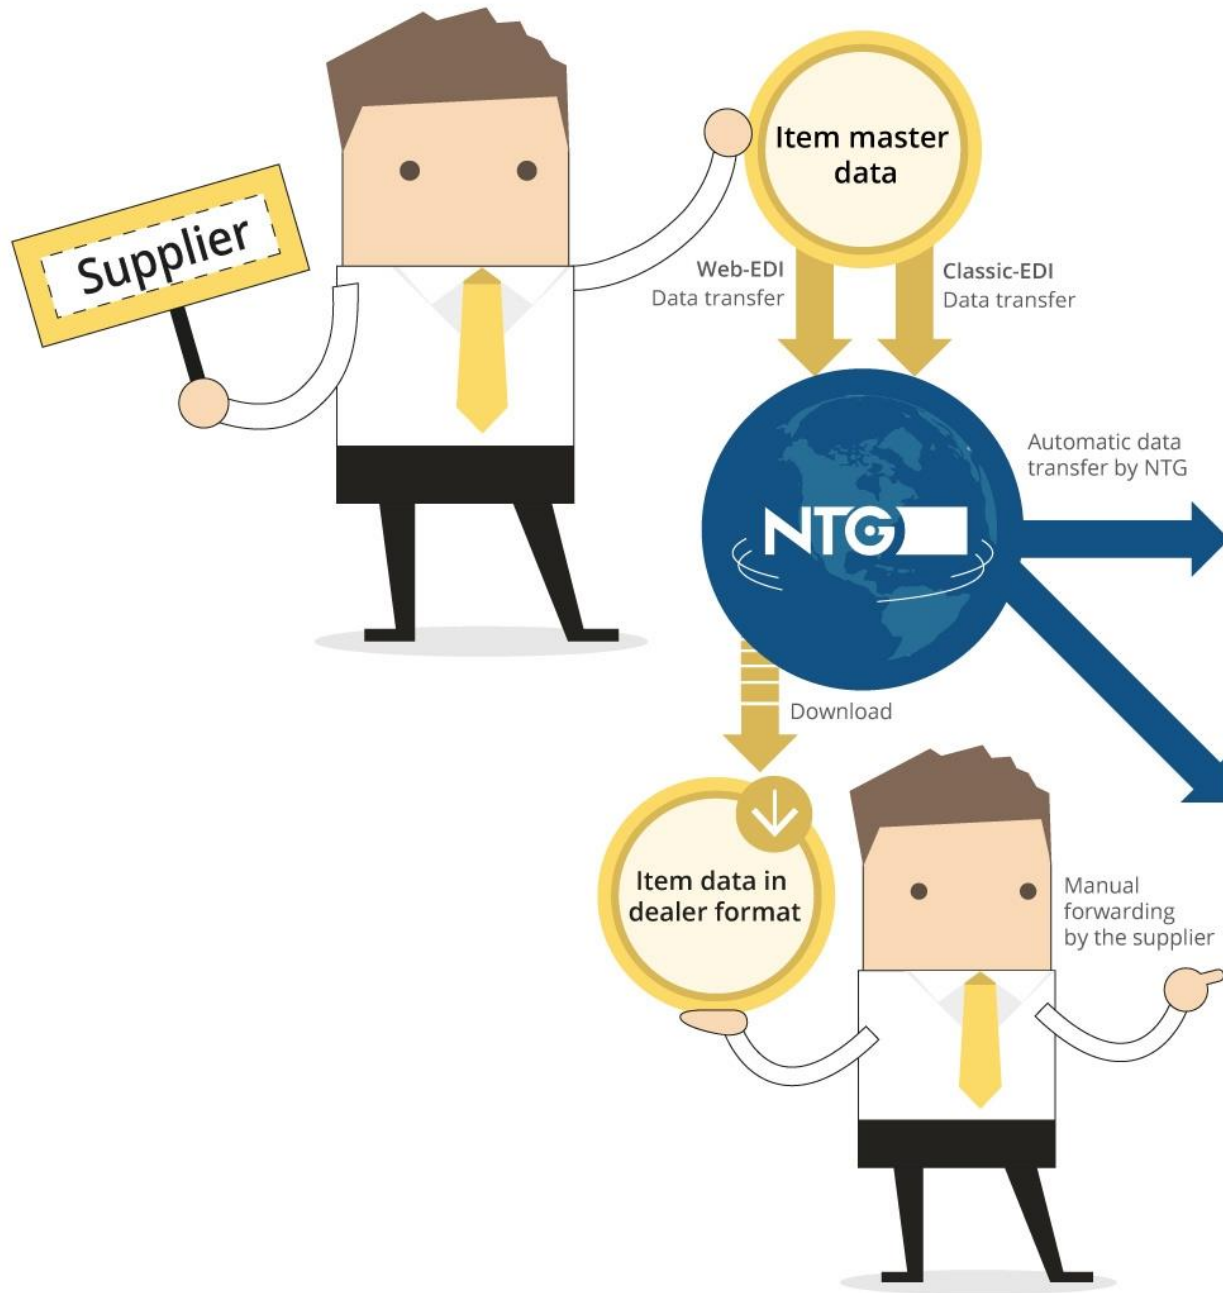

Distribution of the item master data to the trade

Directly connected trading partners

Logos of trading partners: EK servicegroup, myToys, ROFU, vedes, idee+spiel, GALAXUS Deutschland & Schweiz, GALERIA, Müller.

Additional automated data exports to the supplier: BuschDta, BuschData2, CSV and EDIFACT

- The data is exported to the trading partner's templates, such as:**
- GS1 Germany
 - MH Müller
 - real,-
 - Markant
 - Kaufland
 - Kaufhof
 - Kik
 - Rewe
 - Bunting
 - Windeln.de
 - Babymarkt
 - Amazon Spielware
 - Media Markt Saturn Holding
 - Brandora
 - Begros
 - etc.